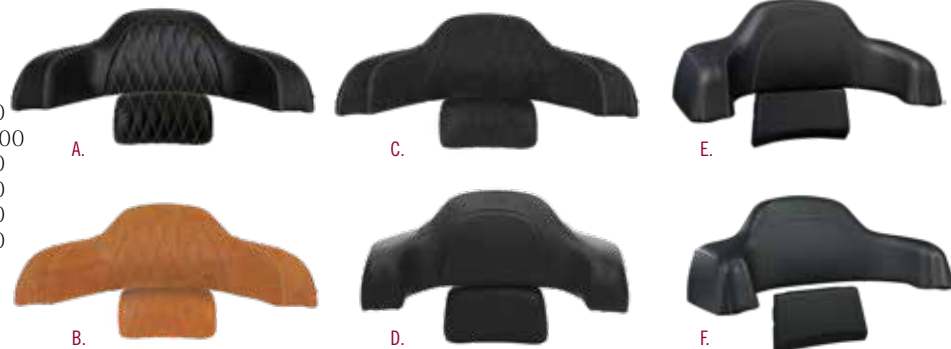

BUILD YOUR ACCESSORY TOURING TRUNK

Increase your storage and organize your possessions with simple-to-install trunk accessories. Each trunk has ample storage space, enough to hold two full-face helmets. These trunks feature exceptional color-matched paint options, extra comfort for a passenger and are the perfect addition to any ride.

2024

- INTRO 2-9
- FTR 10-25
- SCOUT 26-47
- INDIAN CHIEF 48-65
- INDIAN SPRINGFIELD 66-85
- CHIEFTAIN & ROADMASTER 86-109
- INDIAN CHALLENGER & INDIAN PURSUIT 110-127
- POWERBAND AUDIO 128-131
- COLOR-MATCHED ACCESSORIES 132-137
- GARAGE 138-145

1 REQUIRED

TOP SELLER QUICK RELEASE

QUICK RELEASE TOURING TRUNK BASE

2890503-156	Chrome	1,152,000
2890503-266	Black	1,152,000

Features Quick Release technology so riders can quickly remove their trunk without tools. Required for Quick Release Trunk. Mounts directly onto trunk to allow for trunk installation on bike. Made from steel with a chrome or black finish. Fits model year 2016-2024.

2 REQUIRED

TRUNK INSTALLATION KIT

2884007	2019-2024 (shown)	377,000
2884008	2016-2018	377,000

Required for proper installation of an accessory Quick Release Trunk. Contains set of mounting spools and harnesses. Supplies electrical power to Quick Release Trunk. Fits model year 2016-2024.

3 REQUIRED

QUICK RELEASE

QUICK RELEASE TOURING TRUNK

2884046-XXX	4,188,000

Visit the color-matched accessories section on page 132 for more information. Fits model year 2016-2024.

OPTIONAL

ADD POWERBAND AUDIO

See page 128 for details.

4 REQUIRED

TOP SELLER

TRUNK BACKREST PAD