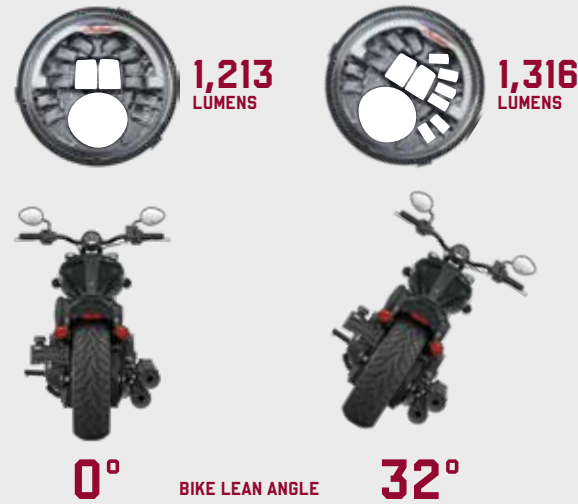

### HIGH BEAM

**TOP SELLER**  
**PATHFINDER 5 3/4 IN. ADAPTIVE LED HEADLIGHT\***

2884995-156 Chrome 1,110,000  
2884995-266 Black 1,110,000

Monitors bike's lean angle real-time to deliver optimized illumination. 15 individual beams activate as needed. Optimized lighting in both low-beam and high-beam. Fits model year 2022-2024.