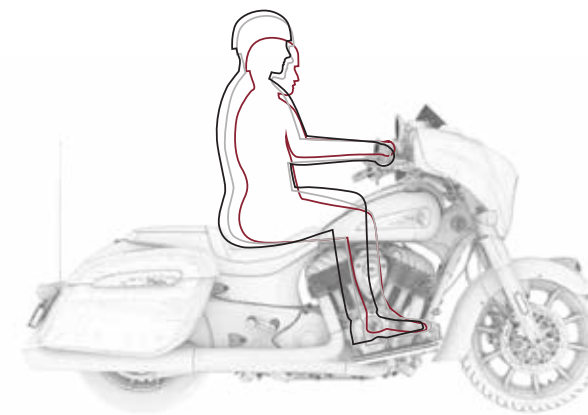

THUNDERSTROKE & POWERPLUS MODELS

SEATS: Pg. 58, 76, 100 & 122
HANDLEBARS: Pg. 62, 80, 104 & 124
FOOT CONTROLS*: Pg. 63