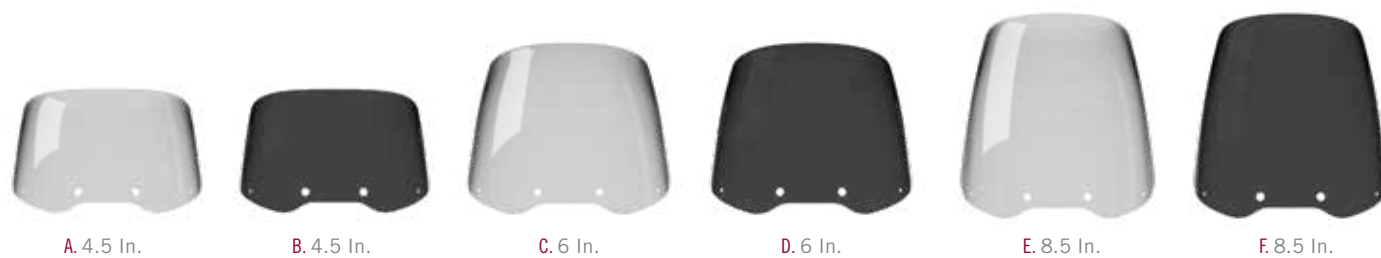

23.8 IN. QUICK RELEASE WINDSHIELD

CHIEF QUARTER FAIRING WIND DEFLECTORS

A.	2889916-01	Flare 4.5 In. Low - Clear	356,000
B.	2889916-02	Flare 4.5 In. Low - Tinted	356,000
C.	2890108-01	6 In. Mid - Clear	356,000
D.	2890108-02	6 In. Mid - Tinted	356,000
E.	2889915-01	Flare 8.5 In. Tall - Clear	356,000
F.	2889915-02	Flare 8.5 In. Tall - Tinted	356,000

Chief Quarter Fairing (2890119-XXX) required, sold separately. Fits model year 2023-2024 with Chief Quarter Fairing (2890119-XXX) installed.

CHIEF QUARTER FAIRING

2890119-XXX	1,257,000

Visit the color-matched accessories section on page 132 for more information. Required on Chief models for windshield installation. Recommended with Chief Quarter Fairing Wind Deflectors, sold separately. Standard on 2023-2024 Sport Chief. Fits model year 2022-2024.