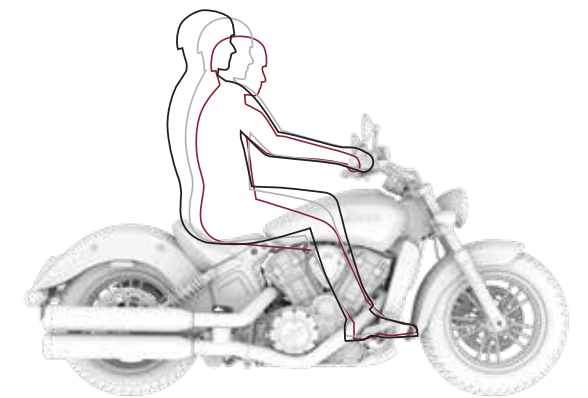

SCOUT MODELS

SEATS**: Pg. 36
HANDLEBARS: Pg. 40
FOOT CONTROLS**: Pg. 41

Illustrations show standard models. *Chief models only.

**Does not fit Scout Bobber.