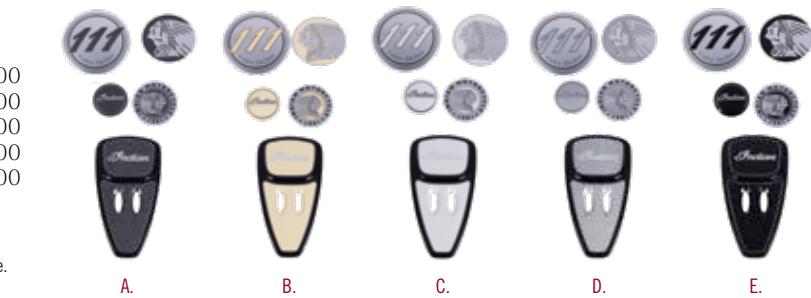

2880942-01	Black	451,000
2880942-05	Desert Tan	524,000

Requires Mustache Highway Bar (2884425-156, -266), sold separately. Fits model year 2014-2024.

**TOURING ENGINE COVER KIT**

A.	2883321-09	Steel Gray	451,000
B.	2883321-10	Ivory Cream	451,000
C.	2883321-11	Gloss Pearl White	352,000
D.	2883321-12	Star Silver	199,000
E.	2883321-13	Thunder Black Pearl	451,000