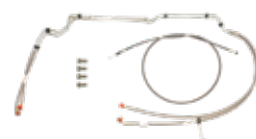

TOP SELLER
CLUTCH CABLE & BRAKE LINE KIT
2883406 Non ABS models 233,000
2883864 2018 ABS models 233,000
2884164 2019-2024 ABS models 214,000

Required for installation of accessory handlebars, sold separately. 2018-2024 Scout Bobber & Scout Bobber Sixty require 2883406, 2018 Scout Bobber & Scout Bobber Sixty with ABS require 2883864. 2019-2024 Scout Bobber & Scout Bobber Sixty with ABS require 2884164.