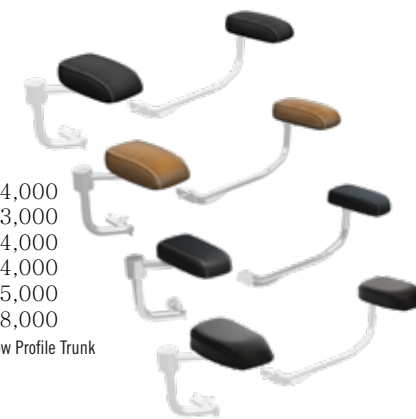

LOW PROFILE TRUNK HINGES

2889737-156	Chrome	419,000

Replaces standard black hinges on Low Profile Trunk. Fits model year 2016-2024.

TRUNK RACK

2884452-156	Chrome	640,000
2884452-266	Gloss Black	733,000

Requires a Quick Release Low Profile Trunk and Quick Release Trunk Low Profile Trunk Mount, each sold separately. Fits model year 2016-2024.