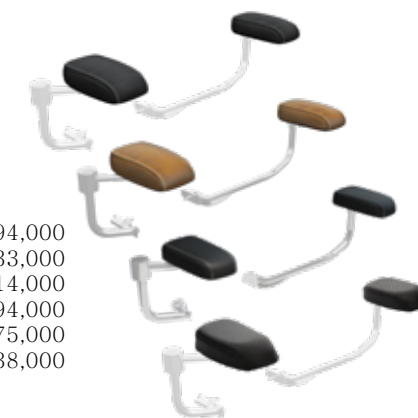

Armrest Support Kit- Black

TRUNK ARMREST SUPPORT KITS & GENUINE LEATHER PASSENGER ARMREST PADS

2880041-01	Black	194,000
2880041-05	Desert Tan	233,000
2884428-VBA	Black Vinyl	214,000
2880041-VBA	Syndicate Black Vinyl	194,000
2880032-156	Armrest Support Kit - Chrome	775,000
2880032-266	NEW Armrest Support Kit - Black	838,000

Requires Quick Release Touring Trunk (2884046-XXX) and Mount. Fits model year 2016-2024.