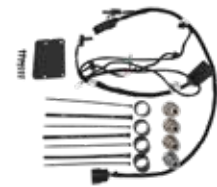

#### QUICK RELEASE TOURING TRUNK BASE

2890503-156	Chrome	1,152,000
2890503-266	Black	1,152,000

Features Quick Release technology so riders can quickly remove their trunk without tools. Required for Quick Release Trunk. Mounts directly onto trunk to allow for trunk installation on bike. Made from steel with a chrome or black finish. Fits model year 2016-2024.